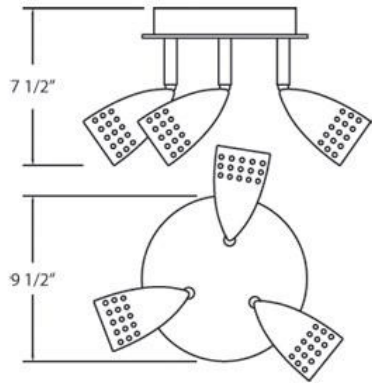

### PRODUCT DETAILS

No.	:	13732-011
Product Color	:	SATIN NICKEL
Diameter	:	9.5"
Height	:	7.5"
Weight	:	2.9lbs

### TECHNICAL DETAILS

Light Direction	:	Down
Canopy / Backplate Height	:	0.8"
Canopy / Backplate Dia.	:	7.9"
Adjustable Lamp Head	:	Yes
Approval	:	
Vertical Adjustment	:	90
Horizontal Adjustment	:	350