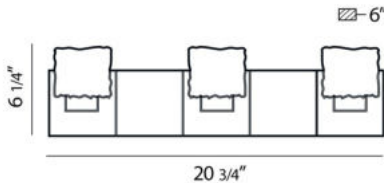

RAIN, 21" VANITY LIGHT

PRODUCT DETAILS

No.	:	13727-031
Product Color	:	CHROME
Product Material	:	METAL
Shade / Accent Colour	:	CLEAR
Shade / Accent Material	:	GLASS
Width	:	20.75"
Height	:	6.25"
Ext	:	6"
Weight	:	3lbs

Options Available

ITEM NO.	FINISH	SHADE
13727-031	CHROME	CLEAR

TECHNICAL DETAILS

Light Direction	:	Up
Canopy / Backplate Length	:	18.188"
Canopy / Backplate Height	:	0.688"
Canopy / Backplate Width	:	4.375"
Adjustable Lamp Head	:	No
Mounting	:	Up
Location	:	DAMP
Approval	:	