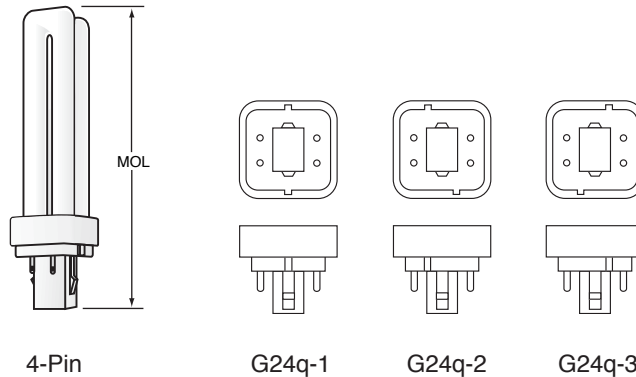

All dimensions shown in inches unless otherwise noted.
* Based on ANSI / IESNA standards of 3 hours per start
** Based on estimated commercial operating standards of 12 hours per start

When using dimmers, dimming systems, or occupancy sensors, the lamp life will also be affected. The dimming system manufacturer can advise the affect of their system on lamp life.

Hg - LAMP CONTAINS MERCURY
Manage in Accord with Disposal Laws
See: www.lamprecycle.org