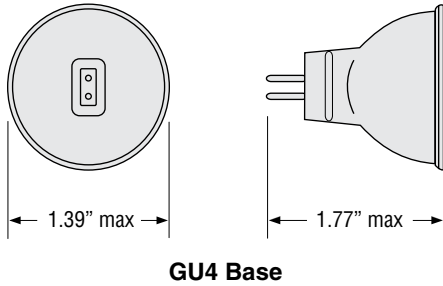

EUROSTAR™ REFLEKTO™ MR11

MR11 Aluminized Reflector Lamps for General Lighting

ø(ft)	H(ft)	E(fc)
0.69	3.3	148.92
1.38	6.6	36.97
2.10	9.8	16.91
2.79	13.1	8.92
12° MR11 Reflektó 20W		

ø(ft)	H(ft)	E(fc)
2.13	3.3	46.20
4.26	6.6	11.98
6.40	9.8	4.92
8.53	13.1	2.97
36° MR11 Reflektó 20W		

ø(ft)	H(ft)	E(fc)
0.69	3.3	250.92
1.38	6.6	62.99
2.10	9.8	27.96
2.79	13.1	15.98
12° MR11 Reflektó 35W		

ø(ft)	H(ft)	E(fc)
2.13	3.3	97.92
4.26	6.6	23.97
6.40	9.8	10.96
8.53	13.1	5.95
36° MR11 Reflektó 35W		

Case Quantity: 50

Watts (W)	Ordering Code	Lamp Description	Volts (V)	Color Temp (K)	Beam Angle	Beam Spread	Luminous Intensity (cd)	Reflector Color Coating	Average Rated Life (h)
EUROSTAR™ REFLEKTO™ MR11, 12V Miniature, 2-Pin Base									
20	1003344	20MR11/SP12/A/FG	12	2900	12°	Spot	1600	Clear	1500
20	1003345	20MR11/FL36/A/FG	12	2900	36°	Flood	500	Clear	1500
20	1003348	20MR11/SP12/B/FG	12	2900	12°	Spot	1600	Black	1500
20	1003349	20MR11/FL36/B/FG	12	2900	36°	Flood	500	Black	1500
20	1003352	20MR11/SP12/S/FG	12	2900	12°	Spot	1600	Silver	1500
20	1003353	20MR11/FL36/S/FG	12	2900	36°	Flood	500	Silver	1500
35	1003346	35MR11/SP12/A/FG	12	2900	12°	Spot	2700	Clear	1500
35	1003347	35MR11/FL36/A/FG	12	2900	36°	Flood	1050	Clear	1500
35	1003350	35MR11/SP12/B/FG	12	2900	12°	Spot	2700	Black	1500
35	1003351	35MR11/FL36/B/FG	12	2900	36°	Flood	1050	Black	1500
35	1003354	35MR11/SP12/S/FG	12	2900	12°	Spot	2700	Silver	1500
35	1003355	35MR11/FL36/S/FG	12	2900	36°	Flood	1050	Silver	1500

All dimensions shown in inches unless otherwise noted.