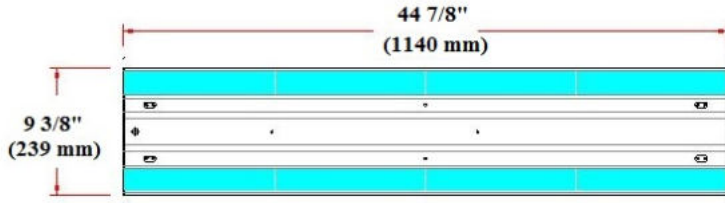

PHYSICAL CHARACTERISTICS

RF80LED08