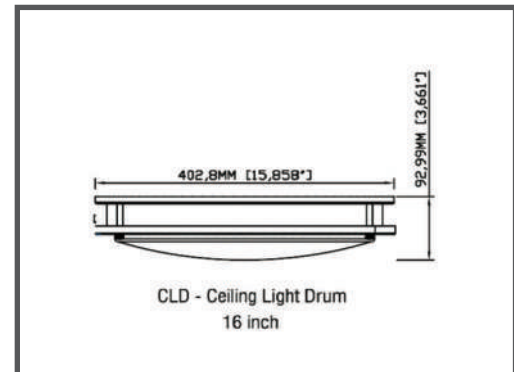

Date:

Type:

Project Name:

Part Number:

LED FLUSH MOUNT CEILING FIXTURE

FEATURES

- Energy Star Listed
- Brush nickel (Stainless steel) finish
- Outstanding lumen Output
- Mercury Free
- Elegant design & Durability
- Easy Installation & Maintenance
- 50,000 hours lifespan
- 5-year warranty

APPLICATIONS

- Residential Ceiling
- Commercial Building
- Public Hallway

DIMENSION

SPECIFICATION

ORDER #	MODEL#	SIZE	LUMENS OUTPUT	WATTS	VOLTS	POWER FACTOR	CCT	CRI
R31011	RENO-CLD-14W-16"-BN-MCCT	16"	1300 lm	14W	120-277V	0.9	3000K 4000K 5000K	80