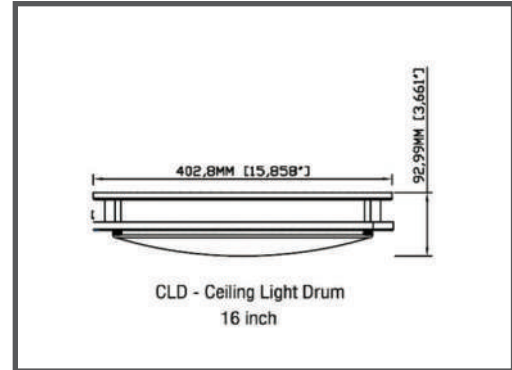

Date:

Type:

Project Name:

Part Number:

LED FLUSH MOUNT CEILING FIXTURE

FEATURES

- Energy Star Listed
- Brush nickel (Stainless steel) finish
- Outstanding lumen Output
- Mercury Free
- Elegant design & Durability
- Easy Installation & Maintenance
- 50,000 hours lifespan
- 5-year warranty

APPLICATIONS

- Residential Ceiling
- Commercial Building
- Public Hallway

DIMENSION

SPECIFICATION

ORDER #	MODEL#	SIZE	LUMENS OUTPUT	WATTS	VOLTS	POWER FACTOR	CCT	CRI
R31011	RENO-CLD-14W-16"-BN-MCCT	16"	1300 lm	14W	120-277V	0.9	3000/4000/5000K	80
R31007	RENO-CLD-24W-30K-16"-BN	16"	1700 lm	24W	120-277V	0.9	3000K	80
R31012	RENO-CLD-16"-BN-MW-MCCT	16"	1300/1600/2100	12/18/24W	120-277V	0.9	3000/4000/5000K	80