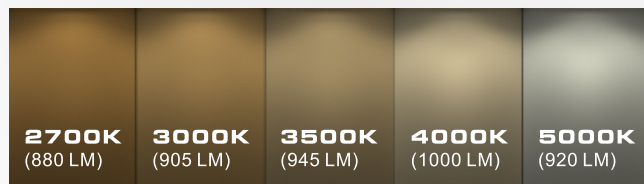

SPECIFICATION

NEXLEDS®

NEXLEDS LTD

5 CCT
Changeable

VIDEO

4" Disk Light

NX-6SSMD-15W-5CCT-WH

Specification

PRODUCT NAME :	6 inch Disk Light
MODEL NO. :	NX-6SSMD-15W-5CCT-WH
SPECIFICATION :	AC120V; 50/60Hz; 15W
WORKING TEMP :	-4(°F)~+122(°F)
POWER FACTOR :	>0.90; Flicker free
CRI(RA) :	>90
COLOR :	White Color
LIGHT SOURCE :	SMD2835 Chip
LUMEN :	1000 lm
LIFE TIME :	50000 hrs
BEAM ANGLE :	120°
PRODUCT SIZE :	D(6.9inch)*H(0.9 inch)
IP :	Suitable for Damp location
APPLICATION :	Home, Shop, Hotel
WARRANTY :	5 years
STANDARD :	ETL
DIMMABLE :	Triac Dimming
COLOR TEMP :	2700K-3000K-3500K-4000K-5000K Changleable

Feature:

- Low profile, no flicker
- Continuous dimming from 100% to 5% with many Triac Dimmers
- Provide true color rendering with 90+ CRI
- Compatible with most triac dimmers to give user a smooth 100%-5% dimming to choose the desired brightness.