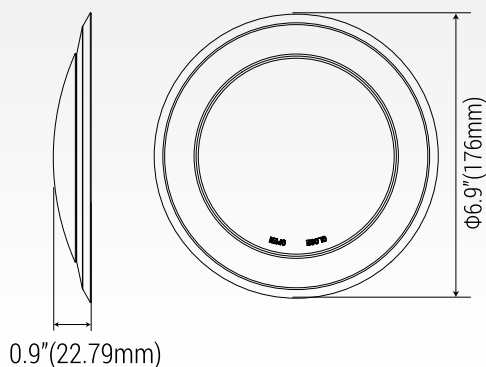

Anticlockwise to open the outside lens

Flip the switch to choose desired CCT

Product view

Accessories:

a

b

c

d

SURFACE MOUNT ACCESSORIES

PART	DESCRIPTION	QUANTITY
c	Wire Nuts	3
d	Screws	2

RETROFIT ACCESSORIES

PART	DESCRIPTION	QUANTITY
a	E26 Adapter	1
b	Mounting Springs	2
c	Wire Nuts	3

Dimension:

Applications: