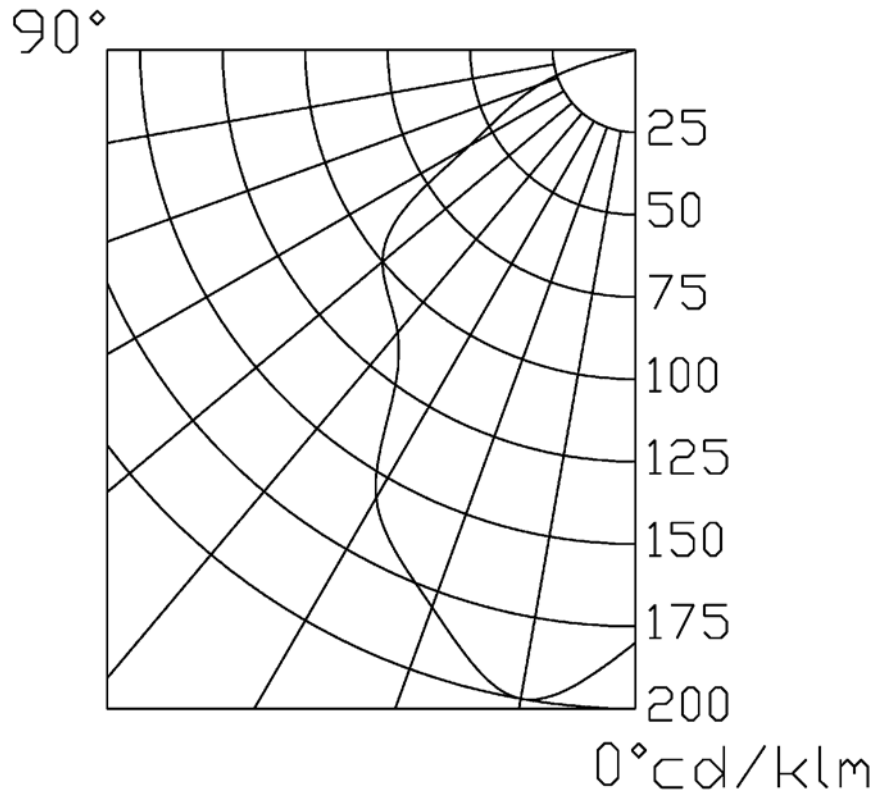

WMS-070-MH-MT

**WALL MOUNT
HID OUTDOOR FLOOD LIGHT
SMALL SIZE**

Listings

LITELINE CORPORATION

8 Abacus Road, Brampton, Ontario, Canada L6T 5B7
Tel: 416-996-1856 • Fax: 905-794-1990 / 1-888-738-9736
E-mail: sales@liteline.com • Website: liteline.com

Product specifications subject to change without notice.