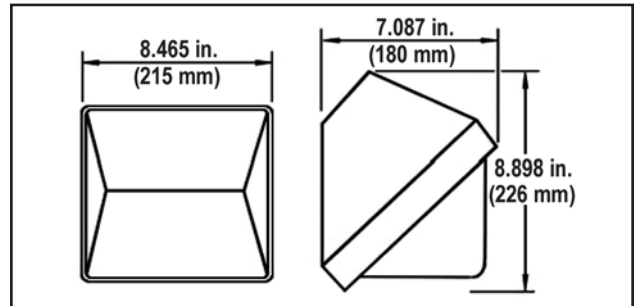

Electrical

- 120/277/347V, 60Hz.
- Capable of starting from -30°C.
- Prewired for 347V.

Dimensions & Ordering Guide

Model

WMS-070-MH-MT-BR
WMS-070-MH-MT-WH

Description

Bronze Housing
White Housing
• 70W multi-tap MH energy saving small size flood light designed for outdoor wet location applications