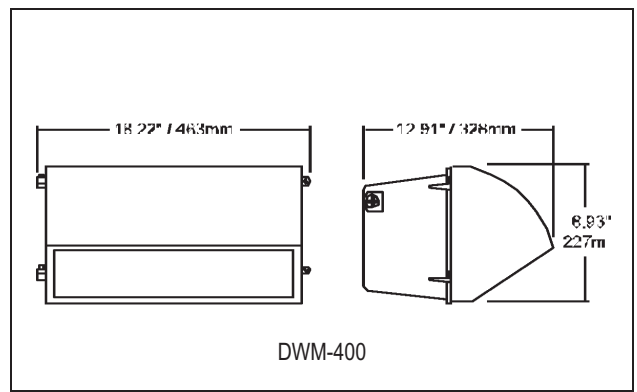

Application

- Ideal for mounting above entry ways.
- Loading docks.
- Building perimeters.
- Outdoor warehouse lighting.

Electrical

- 120/277/347V, 60 Hz
- Amperage: 3.6/1.5/1.5
- Socket: E39, 4KV
- Free wired 347V
- 24UF ± 5%
- -30°C to 100°C
- C22.2 No.190

Dimensions & Ordering Guide

Model

DWM-400-MH-MT-BR
DWM-400-MH-MT-WH

Colour

Bronze
White

All dimensions are in inches / millimeters

LITELINE CORPORATION

8 Abacus Road, Brampton, Ontario, Canada L6T 5B7
Tel: 416-996-1856 • Fax: 905-794-1990 / 1-888-738-9736
E-mail: sales@liteline.com • Website: liteline.com

Product specifications subject to change without notice.

HID OUTDOOR LIGHT FIXTURE DWM-400-MH-MT

ISO-ILLUMINANCE DIAGRAM (fc)

Mounting Height	Multiplier
10	4.000
15	1.778
20	1.000
25	0.640
30	0.444
35	0.327
40	0.250
45	0.198
50	0.160

+ = Point of max candela

Mounting Height = 20 Feet. Each box represents one mounting height.

PLANE & CONE DIAGRAM

Listings

LITELINE CORPORATION

8 Abacus Road, Brampton, Ontario, Canada L6T 5B7
Tel: 416-996-1856 • Fax: 905-794-1990 / 1-888-738-9736
E-mail: sales@liteline.com • Website: liteline.com