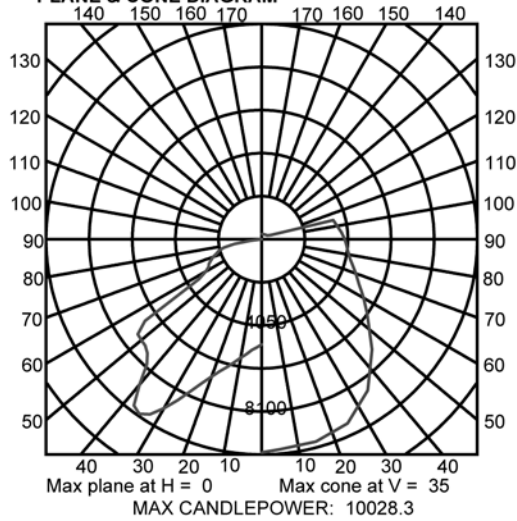

PLANE & CONE DIAGRAM

Listings

LITELINE CORPORATION

8 Abacus Road, Brampton, Ontario, Canada L6T 5B7
Tel: 416-996-1856 • Fax: 905-794-1990 / 1-888-738-9736
E-mail: sales@liteline.com • Website: liteline.com

Product specifications subject to change without notice.