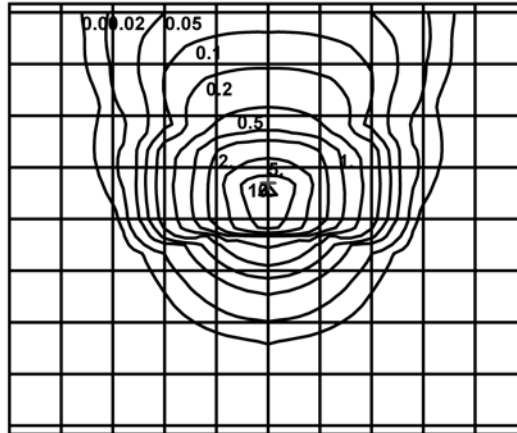

Dimensions & Ordering Guide

Model

DWM-400-MH-MT-BR
DWM-400-MH-MT-WH

Colour

Bronze
White

All dimensions are in inches / millimeters

LITELINE CORPORATION

8 Abacus Road, Brampton, Ontario, Canada L6T 5B7
Tel: 416-996-1856 • Fax: 905-794-1990 / 1-888-738-9736
E-mail: sales@liteline.com • Website: liteline.com

Product specifications subject to change without notice.

HID OUTDOOR LIGHT FIXTURE DWM-400-MH-MT

ISO-ILLUMINANCE DIAGRAM (fc)

Mounting Height	Multiplier
10	4.000
15	1.778
20	1.000
25	0.640
30	0.444
35	0.327
40	0.250
45	0.198
50	0.160