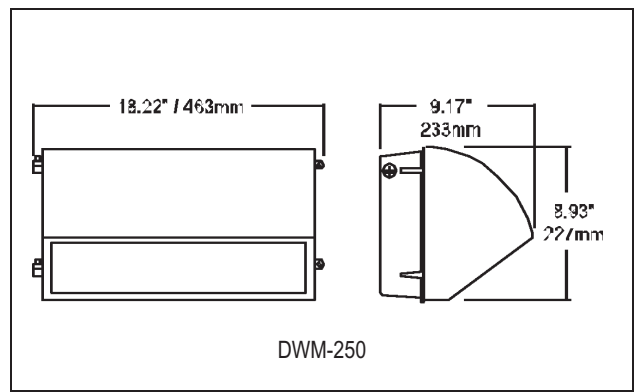

**Application**

- Ideal for mounting above entry ways.
- Loading docks.
- Building perimeters.
- Outdoor warehouse lighting.

**Electrical**

- 120/277/347V, 60 Hz
- Amperage: 2.6/1.1/1.1
- Socket: E39, 4KV / M58 Lamp(MH-250W-MOG) or H-37
- Free wired 347V
- Capacitor: MKP 15JRL
- 400V AC 50/60 Hz
- 15UF ± 5%
- -30°C to 85°C
- C22.2 No.190

**Dimensions & Ordering Guide**

**Model**

DWM-250-MH-MT-BR  
DWM-250-MH-MT-WH

**Colour**

Bronze  
White

*All dimensions are in inches and millimeters*

**LITELINE CORPORATION**

8 Abacus Road, Brampton, Ontario, Canada L6T 5B7  
Tel: 416-996-1856 • Fax: 905-794-1990 / 1-888-738-9736  
E-mail: sales@liteline.com • Website: liteline.com

**Product specifications subject to change without notice.**

**HID OUTDOOR LIGHT FIXTURE DWM-250-MH-MT**

ISO-ILLUMINANCE DIAGRAM (fc)

Mounting Height	Multiplier
10	4.000
15	1.778
20	1.000
25	0.640
30	0.444
35	0.327
40	0.250
45	0.198
50	0.160

+ = Point of max candela

Mounting Height = 20 Feet. Each box represents one mounting height.

PLANE & CONE DIAGRAM

Listings

**LITELINE CORPORATION**

8 Abacus Road, Brampton, Ontario, Canada L6T 5B7  
Tel: 416-996-1856 • Fax: 905-794-1990 / 1-888-738-9736  
E-mail: sales@liteline.com • Website: liteline.com