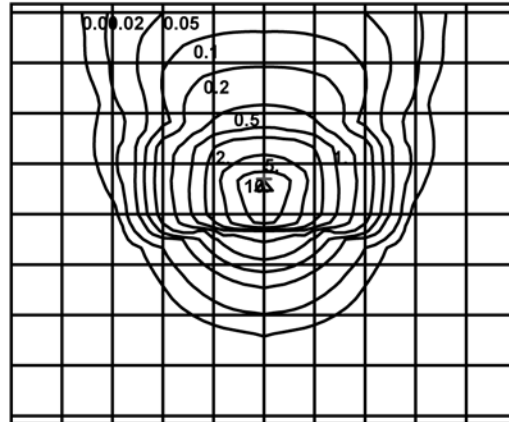

**Dimensions & Ordering Guide**

**Model**

DWM-250-MH-MT-BR  
DWM-250-MH-MT-WH

**Colour**

Bronze  
White

*All dimensions are in inches and millimeters*

**LITELINE CORPORATION**

8 Abacus Road, Brampton, Ontario, Canada L6T 5B7  
Tel: 416-996-1856 • Fax: 905-794-1990 / 1-888-738-9736  
E-mail: sales@liteline.com • Website: liteline.com

**Product specifications subject to change without notice.**

**HID OUTDOOR LIGHT FIXTURE DWM-250-MH-MT**

ISO-ILLUMINANCE DIAGRAM (fc)

Mounting Height	Multiplier
10	4.000
15	1.778
20	1.000
25	0.640
30	0.444
35	0.327
40	0.250
45	0.198
50	0.160