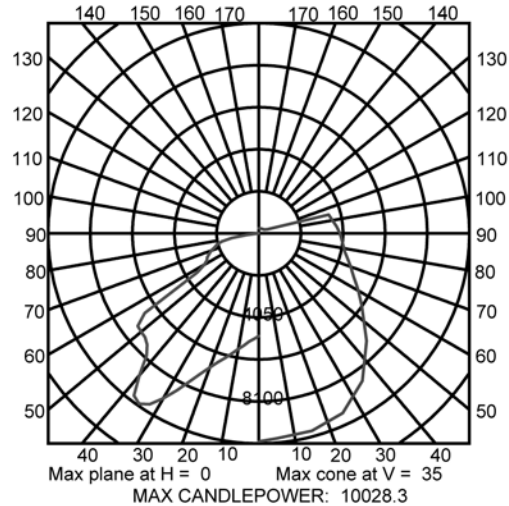

PLANE & CONE DIAGRAM

Listings

LITELINE CORPORATION

8 Abacus Road, Brampton, Ontario, Canada L6T 5B7
Tel: 416-996-1856 • Fax: 905-794-1990 / 1-888-738-9736
E-mail: sales@liteline.com • Website: liteline.com

Product specifications subject to change without notice.