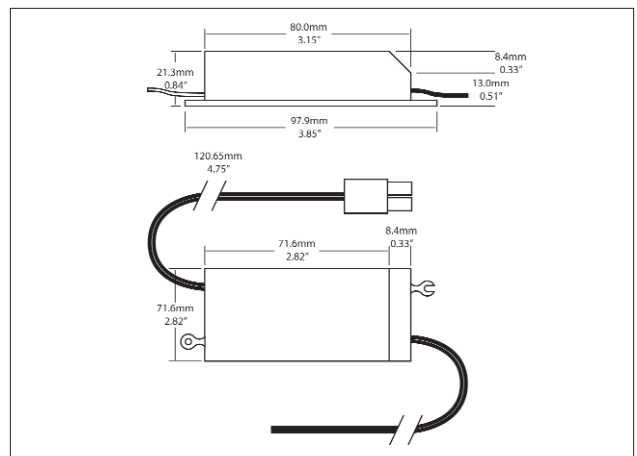

**Features**

- Approved for remote application.
- Short circuit and overload protection.
- May be dimmed with regular incandescent dimmers.
- UL® and ETL® recognized.
- 6' Maximum Distance.
- Dimensions: L: 4-3/8" W: 2-1/4" Height: 1-3/8".
- Carded blister packaging.

**Input/Output**

120V AC/12V AC

**Dimensions & Ordering Guide**

**Model**

CL-TPW60-M-BK  
CL-TPW60-M-WH

**Colour**

Black  
White

All dimensions are in millimeters / inches