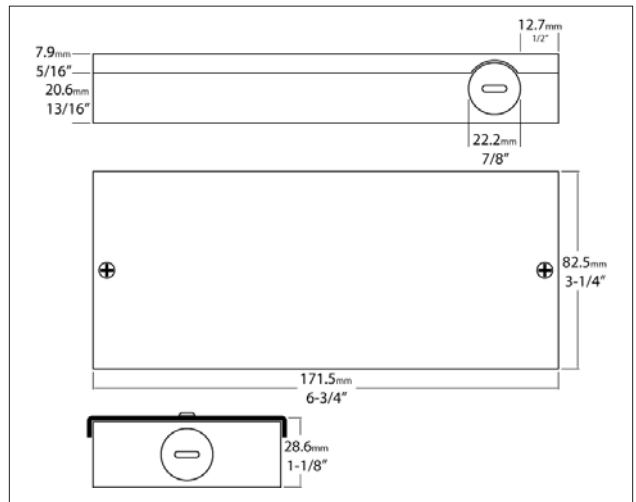

Colour

Black

All dimensions are in millimeters / inches

Listings

LITELINE CORPORATION

8 Abacus Road, Brampton, Ontario, Canada L6T 5B7
Tel: 416-996-1856 • Fax: 905-794-1990 / 1-888-738-9736
E-mail: sales@liteline.com • Website: www.liteline.com

Product specifications subject to change without notice.