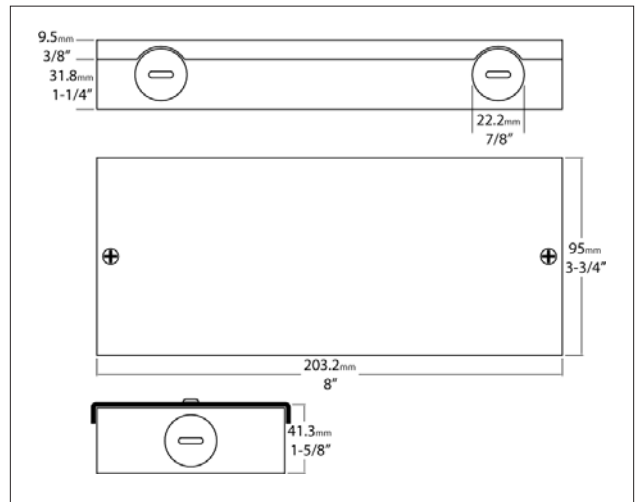

Colour

Black

All dimensions are in millimeters / inches

Listings

LITELINE CORPORATION

8 Abacus Road, Brampton, Ontario, Canada L6T 5B7
Tel: 416-996-1856 • Fax: 905-794-1990 / 1-888-738-9736
E-mail: sales@liteline.com • Website: www.liteline.com

Product specifications subject to change without notice.