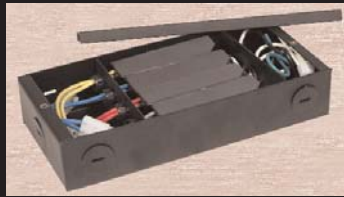

TRANSFORMERS
UNDER CABINET

CL-THW240-JB-BK4

PROJECT
FIXTURE TYPE
MODEL
LAMP
CONTACT/TELEPHONE

Specifications

Description

Electronic, solid state low voltage transformer box, 240W, with 4-in black & white wire, plug and Molex™ connector.

Features

- Approved for remote application.
- Short circuit and overload protection.
- May be dimmed with regular incandescent dimmers.
- CSA® listed.
- For indoor use only.
- 6' Maximum Distance.
- Dimensions: Length: 8" (203.2mm)
Width: 3-3/4" (95mm)
Height: 1-5/8" (41.3mm)

Electrical

- Class II remote transformer.

Input/Output

120V AC 60Hz/12V AC 60W max per circuit.

Dimensions & Ordering Guide

Model

CL-THW240-JB-BK4

Colour