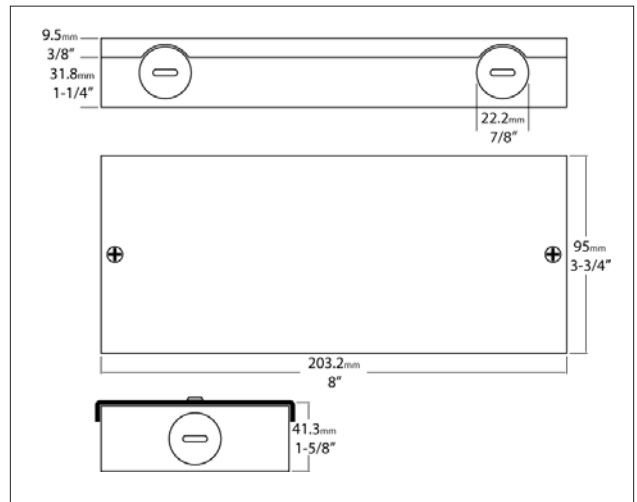

**Features**

- Approved for remote application.
- Short circuit and overload protection.
- May be dimmed with regular incandescent dimmers.
- CSA® listed.
- For indoor use only.
- 6' Maximum Distance.
- Dimensions: Length: 8" (203.2mm)  
Width: 3-3/4" (95mm)  
Height: 1-5/8" (41.3mm)

**Electrical**

- Class II remote transformer.

**Input/Output**

120V AC 60Hz/12V AC 60W max per circuit.

**Dimensions & Ordering Guide**

**Model**

CL-THW180-JB-BK3

**Colour**

Black

All dimensions are in millimeters / inches

**Listings**

**LITELINE CORPORATION**

8 Abacus Road, Brampton, Ontario, Canada L6T 5B7  
Tel: 416-996-1856 • Fax: 905-794-1990 / 1-888-738-9736  
E-mail: sales@liteline.com • Website: www.liteline.com