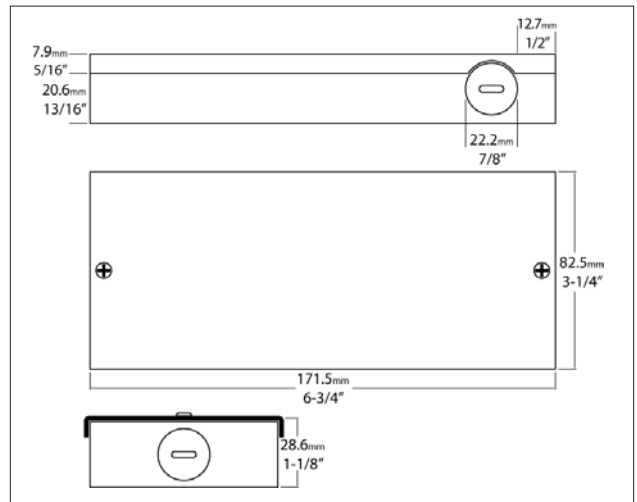

Colour

Black

All dimensions are in millimeters / inches

Listings

LITELINE CORPORATION

8 Abacus Road, Brampton, Ontario, Canada L6T 5B7
Tel: 416-996-1856 • Fax: 905-794-1990 / 1-888-738-9736
E-mail: sales@liteline.com • Website: www.liteline.com

Product specifications subject to change without notice.