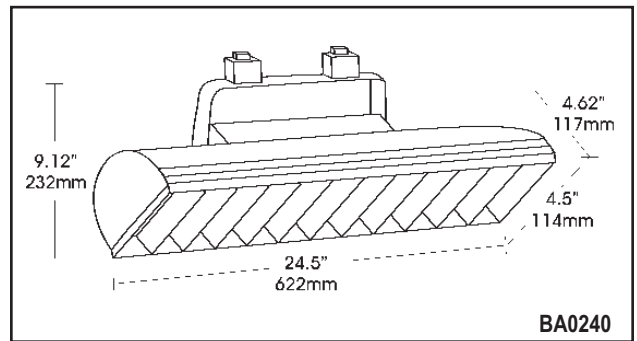

Model

BA0240-BK-PL
BA0240-WH-PL
BA0240-BN-PL

Colour

Black
White
Brushed Nickel

PL0240-SS

(Sold Separately)

24.5" Specular Silver
Parabolic Louver

All dimensions are in inches / millimeters