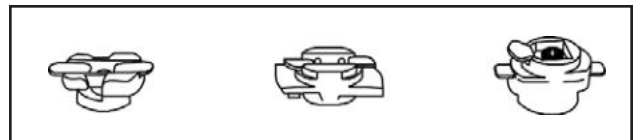

JUNO® STYLE

LITELINE STYLE

HALO® STYLE

Halo® is a registered trademark of Cooper Lighting

Juno® is a registered trademark of Juno Lighting

Listings

LITELINE CORPORATION

8 Abacus Road, Brampton, Ontario, Canada L6T 5B7
Tel: 416-996-1856 • Fax: 905-794-1990 / 1-888-738-9736
E-mail: sales@liteline.com • Website: www.liteline.com

Product specifications subject to change without notice.