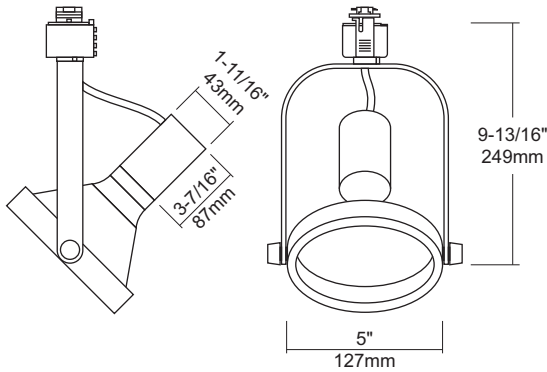

PAR222/38

ATHENA Line Voltage Track Fixture for PAR38 Lamps
Track Systems

Job Information		
Project Name		Type
Location	Canadalite.com	
Quantity		Date
Contact/Phone	1(888)887-7038	
Notes		

Features

Body

Constructed of die cast aluminum which provides superior strength and rigidity. Softened edges adds up to the low profile aesthetic design.

Lamping

Porcelain socket for 120V PAR38 lamps, 150 watts max. A high temperature glass shield is included, mounted to front of lamp fixture.

Adjustability

Fixture provides vertical rotation of 90° and horizontal rotation of 330°; providing a wide range of light source aiming possibilities.

Labels

- cULus listed.

Description

The ATHENA is an adjustable, lightweight, high-styled, exposed lamp design, line voltage track lighting fixture. ATHENA provides a rear load lamping and allows for directional light source for special aiming and assures secure lock on angle position.