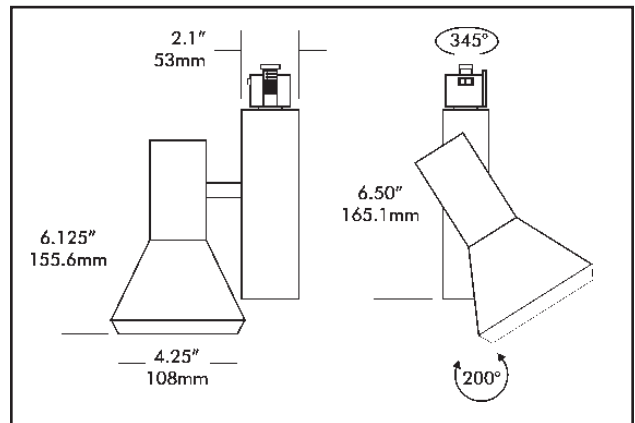

### Dimensions & Ordering Guide

Model	Colour	Watts
HID0830-39-BK	Black	39
HID0830-39-BN	Brushed Nickel	39
HID0830-39-WH	White	39
HID0830-70-BK	Black	70
HID0830-70-BN	Brushed Nickel	70
HID0830-70-WH	White	70

All dimensions are in inches / millimeters