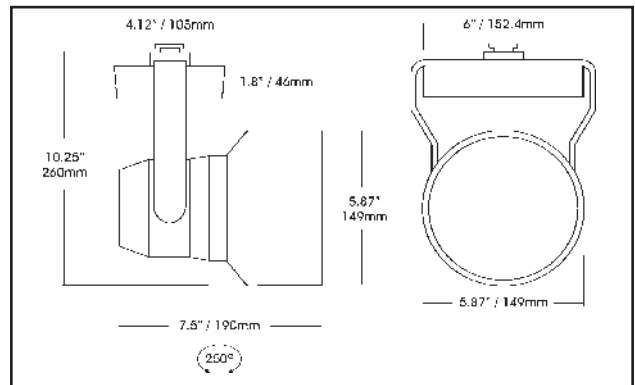

### Dimensions and Ordering Guide

Model	Colour	Watts
HID0301-50-BK	Black	50
HID0301-50-WH	White	50
HID0301-70-BK	Black	70
HID0301-70-WH	White	70
HID0301-100-BK	Black	100
HID0301-100-WH	White	100

All dimensions are in inches / millimeters