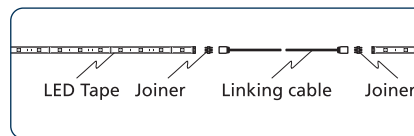

**COLOUR
CHANGING**

LED

**DIMMABLE | FLEXIBLE
LED TAPE LIGHT KIT**

A choice of 16 solid colours and 4 colour changing effects with the pre-programmed controller and wireless remote control

3x20"
3x50cm
LENGTH

12V
VOLTAGE

3x3.6W
WATTAGE

120°
VIEWING
ANGLE

30,000
HOURS
LED LIFE

ALL-IN-ONE PACKAGE

- (3) 20" (50cm) LED tapes
- (1) 12V plug-in driver (power supply) with 66" (1.67m) cord
- (1) 4-port wiring hub with 37" (94m) linking cable
- (3) 38.5" (97cm) linking cables
- (4) Joiners
- (1) Colour changing controller
- (1) Wireless colour changing remote control (battery included)

APPLICATIONS

Excellent for task and accent lighting in kitchen cabinets, coves, furniture, backlighting and many other applications.

FEATURES & BENEFITS

- An energy efficient light source that is tiny enough to fit into small spaces, or easy to conceal.
- LED lighting is cool to touch. It is one of the most energy efficient sources of light available today.
- LED contains no mercury and does not produce harmful ultraviolet (UV) rays.
- The linear light source provides contour and even light distribution.
- The light source is dimmable with the wireless remote control
- The LED technology is powered by a power supply (driver) which plugs into a standard 120 volt AC outlet. Low-voltage power is supplied to fixture making it a safe and efficient light source.
- Flexible LED tape with 3M® adhesive backing
- Cuttable every 4"
- Ambient operating temperature: -40°C – 60°C (-40°F – 140°F)

LINKING

ORDERING GUIDE

Item #	Description	UPC	Case Qty.
LED-TP4-123K-RGB	Dimmable & Flexible LED Tape Light Kit, Colour Changing	7-71250-93343-0	12

LITELINE CORPORATION
info@liteline.com
www.liteline.com

8 Abacus Road
Brampton, Ontario
Canada L6T 5B7

PHONE | TÉLÉPHONE
416-996-1856
1-866-730-7704