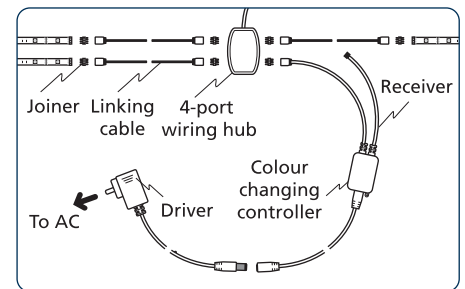

**COLOUR
CHANGING**

LED

**DIMMABLE | FLEXIBLE
LED TAPE LIGHT KIT**

A choice of 16 solid colours and 4 colour changing effects with the pre-programmed controller and wireless remote control

3x20"
3x50cm
LENGTH

12V
VOLTAGE

3x3.6W
WATTAGE

120°
VIEWING
ANGLE

30,000
HOURS
LED LIFE

ALL-IN-ONE PACKAGE

- (3) 20" (50cm) LED tapes
- (1) 12V plug-in driver (power supply) with 66" (1.67m) cord
- (1) 4-port wiring hub with 37" (94m) linking cable
- (3) 38.5" (97cm) linking cables
- (4) Joiners
- (1) Colour changing controller
- (1) Wireless colour changing remote control (battery included)

APPLICATIONS

Excellent for task and accent lighting in kitchen cabinets, coves, furniture, backlighting and many other applications.

FEATURES & BENEFITS

- An energy efficient light source that is tiny enough to fit into small spaces, or easy to conceal.
- LED lighting is cool to touch. It is one of the most energy efficient sources of light available today.
- LED contains no mercury and does not produce harmful ultraviolet (UV) rays.
- The linear light source provides contour and even light distribution.
- The light source is dimmable with the wireless remote control
- The LED technology is powered by a power supply (driver) which plugs into a standard 120 volt AC outlet. Low-voltage power is supplied to fixture making it a safe and efficient light source.
- Flexible LED tape with 3M® adhesive backing
- Cuttable every 4"
- Ambient operating temperature: -40°C – 60°C (-40°F – 140°F)

LINKING

ORDERING GUIDE

Item #	Description	UPC	Case Qty.
LED-TP4-123K-RGB	Dimmable & Flexible LED Tape Light Kit, Colour Changing	7-71250-93343-0	12

LITELINE CORPORATION
info@liteline.com
www.liteline.com

8 Abacus Road
Brampton, Ontario
Canada L6T 5B7

PHONE | TÉLÉPHONE
416-996-1856
1-866-730-7704