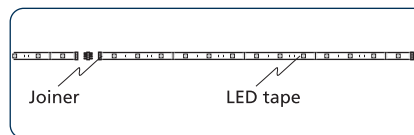

**COLOUR
CHANGING**

LED

**DIMMABLE | FLEXIBLE
LED TAPE LIGHT KIT**

A choice of 16 solid colours and 4 colour changing effects with the pre-programmed controller and wireless remote control

3x20"
3x50cm
LENGTH

12V
VOLTAGE

3x3.6W
WATTAGE

120°
VIEWING
ANGLE

30,000
HOURS
LED LIFE

ALL-IN-ONE PACKAGE

- (3) 20" (50cm) LED tapes
- (1) 12V plug-in driver (power supply) with 66" (1.67m) cord
- (1) 4-port wiring hub with 37" (94m) linking cable
- (3) 38.5" (97cm) linking cables
- (4) Joiners
- (1) Colour changing controller
- (1) Wireless colour changing remote control (battery included)

APPLICATIONS

Excellent for task and accent lighting in kitchen cabinets, coves, furniture, backlighting and many other applications.

FEATURES & BENEFITS

- An energy efficient light source that is tiny enough to fit into small spaces, or easy to conceal.
- LED lighting is cool to touch. It is one of the most energy efficient sources of light available today.
- LED contains no mercury and does not produce harmful ultraviolet (UV) rays.
- The linear light source provides contour and even light distribution.
- The light source is dimmable with the wireless remote control
- The LED technology is powered by a power supply (driver) which plugs into a standard 120 volt AC outlet. Low-voltage power is supplied to fixture making it a safe and efficient light source.
- Flexible LED tape with 3M® adhesive backing
- Cuttable every 4"
- Ambient operating temperature: -40°C – 60°C (-40°F – 140°F)

LINKING

ORDERING GUIDE

Item #	Description	UPC	Case Qty.
LED-TP4-123K-RGB	Dimmable & Flexible LED Tape Light Kit, Colour Changing	7-71250-93343-0	12

LITELINE CORPORATION
info@liteline.com
www.liteline.com

8 Abacus Road
Brampton, Ontario
Canada L6T 5B7

PHONE | TÉLÉPHONE
416-996-1856
1-866-730-7704