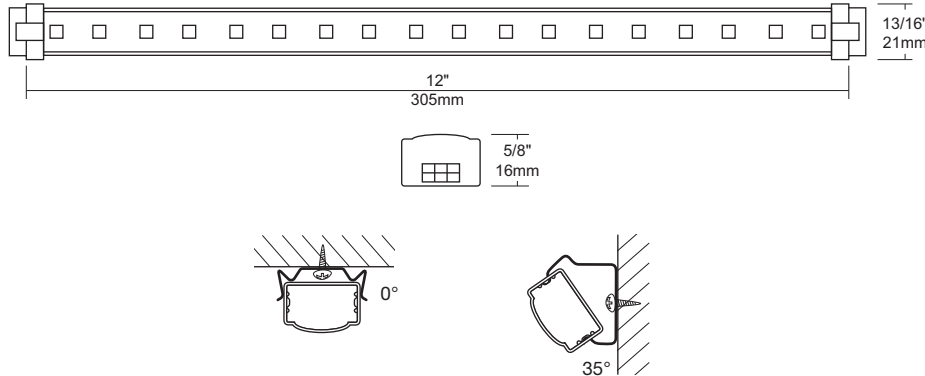

- Warm White – 250 lumens per foot.
- Neutral White – 270 lumens per foot.
- Cool White – 280 lumens per foot.

Linkable

A built-in joiner for continuous uninterrupted lighting offers a no-shadow linking capability up to 16 strips. LED strips may be connected further apart using flexible 6" (LED-STR-6-BC – sold separately) or 12" (LED-STR-12-BC – sold separately) linking cable. A power feed (LED-STR-PF – sold separately) is required to connect to plug-in driver or hardwire box.

Dimmable

These LED strips offer dimmable

functionality when used with a dimming driver (sold separately).

Mounting

Available with both 0° and 35° mounting clips with screws provided for surface mounting applications.

Certification

- cULus listed.

Description

LED-STR-12 is a single 12" (305mm) undercabinet LED strip light. It provides ample illumination for effective residential, retail and light commercial displays. The LED-STR-12 is ideal for kitchen counters, curio cases and cabinets. It can be expanded for continuous uninterrupted lighting.

Ordering Guide

- LED-STR-12WW**
12" (305mm) LED strip light, warm white.
- LED-STR-12NW**
12" (305mm) LED strip light, neutral white.
- LED-STR-12CW**
12" (305mm) LED strip light, cool white.

Accessories