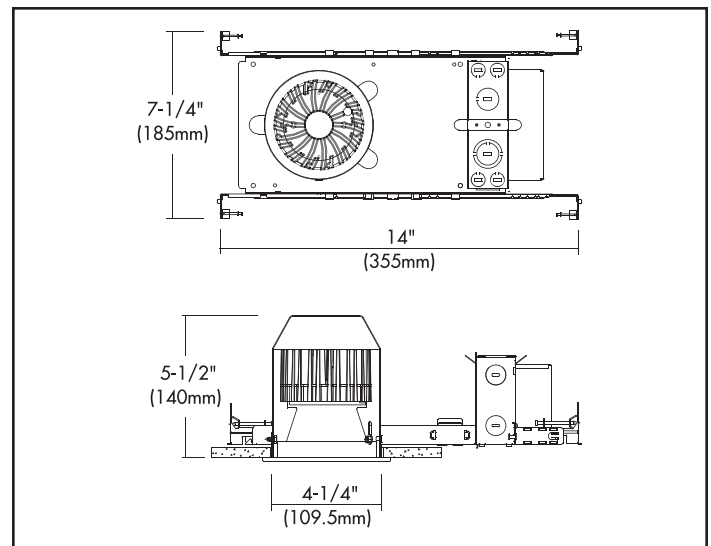

### DIMENSIONS

Ceiling cut-out: 4-3/8" (111mm)