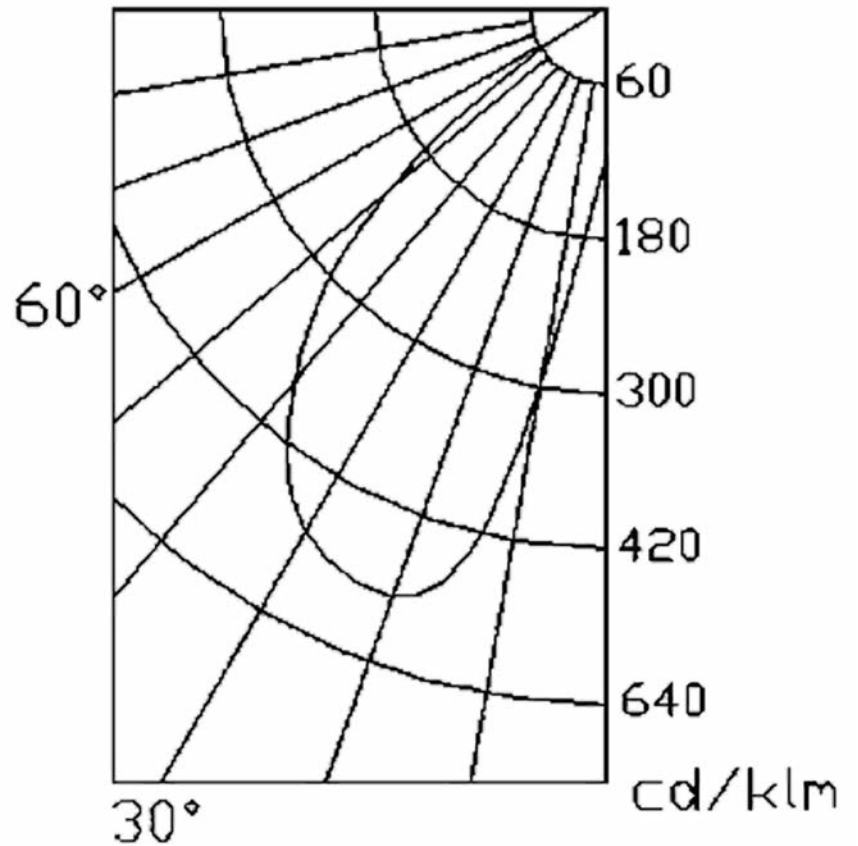

FLM-175-MH-120

**HID FLOOD LIGHT FIXTURE
OUTDOOR MID SIZE**

Listings

LITELINE CORPORATION

8 Abacus Road, Brampton, Ontario, Canada L6T 5B7
Tel: 416-996-1856 • Fax: 905-794-1990 / 1-888-738-9736
E-mail: sales@liteline.com • Website: liteline.com

Product specifications subject to change without notice.