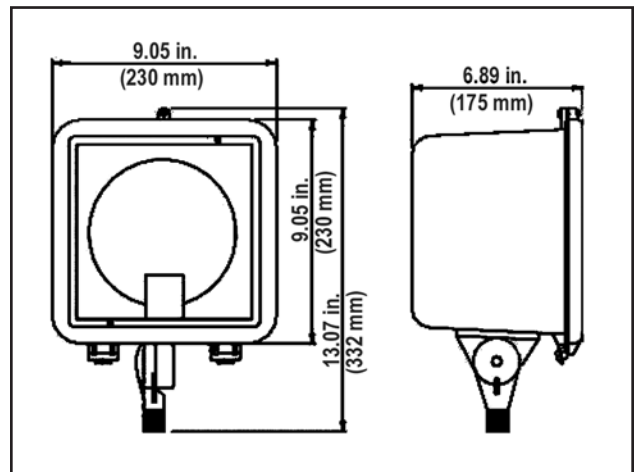

Description

Bronze Housing

- 175W 120V MH mid size energy saving flood light designed for outdoor wet location applications