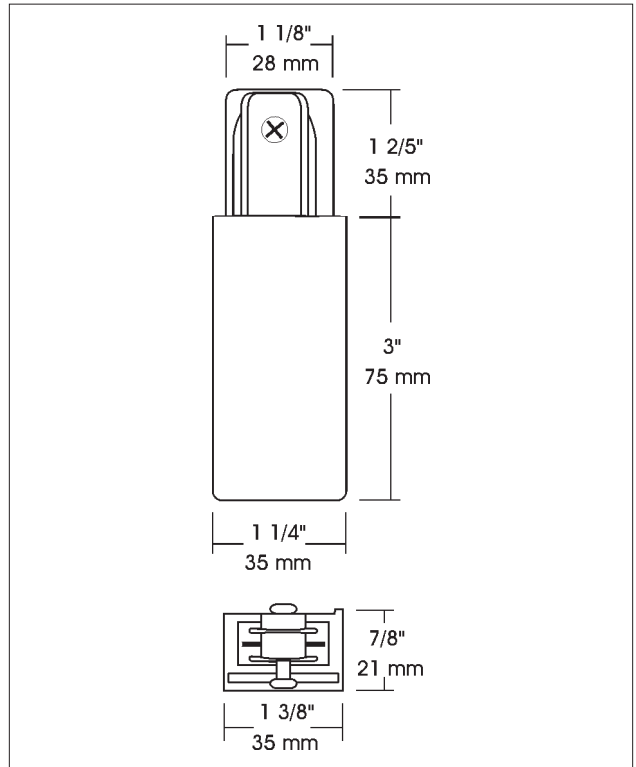

Colour

- Black
- White
- Brushed Brass
- Brushed Nickel

All dimensions are in inches/ millimeters

LITELINE CORPORATION

8 Abacus Road, Brampton, Ontario, Canada L6T 5B7
Tel: 416-996-1856 • Fax: 905-794-1990 / 1-888-738-9736
E-mail: sales@liteline.com • Website: www.liteline.com

Product specifications subject to change without notice.