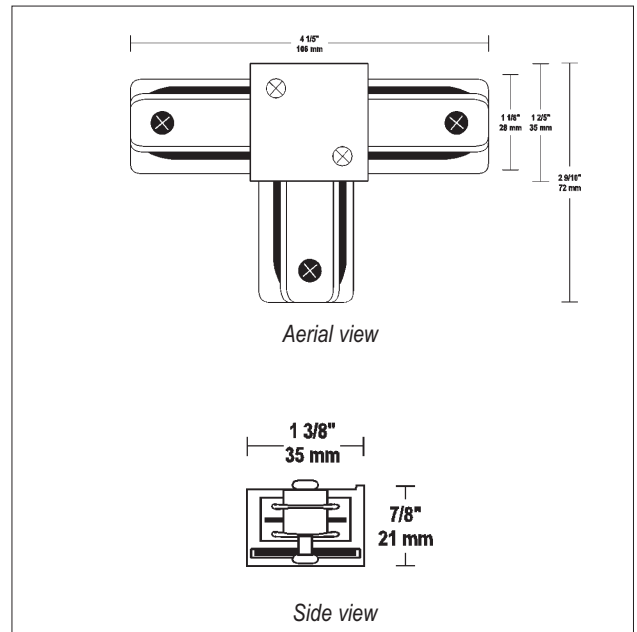

TRACK LIGHTING CONNECTORS

T-CONNECTOR

TC6103

PROJECT
FIXTURE TYPE
MODEL
LAMP
CONTACT/TELEPHONE

Specifications

Description

T-Connector, connects three track sections at 90° in a "T" configuration. Available in four colours: Black, White, Brushed Brass and Brushed Nickel.

Features

- Low profile aesthetic design
- Solid 12-gauge conductor
- Triple track line connection

Electrical

System Electrical Rating: 20A, 120V, 60Hz

Compatibility

Liteline Track system is compatible with all Liteline Track, accessories and connectors.

Dimensions & Ordering Guide

Model

TC6103-BK
TC6103-WH
TC6103-BB
TC6103-BN

Colour

Black
White
Brushed Brass
Brushed Nickel

All dimensions are in inches/ millimeters

Listings

LITELINE CORPORATION