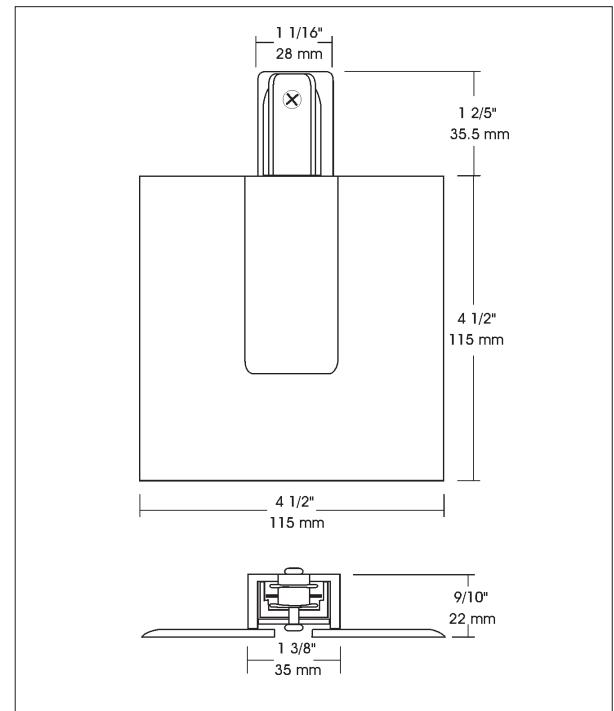

TRACK LIGHTING POWER FEEDS

LIVE END CONDUIT FEED

LE6111

| |
|-------------------|
| PROJECT |
| FIXTURE TYPE |
| MODEL |
| LAMP |
| CONTACT/TELEPHONE |

Specifications

Description

Live End with canopy provides power to track from junction box. Available in three colours: Black, White and Brushed Nickel.

Features

- Low profile aesthetic design
- Solid 12-gauge conductor
- Canopy cover
- Mounting hardware included

Electrical

System Electrical Rating: 20A, 120V, 60Hz

Compatibility

Liteline Track system is compatible with all Liteline Track, accessories and connectors.

Dimensions & Ordering Guide

Model

LE6111-BK
LE6111-WH
LE6111-BN

Colour

Black
White
Brushed Nickel

All dimensions are in inches/ millimeters

Listings

LITELINE CORPORATION