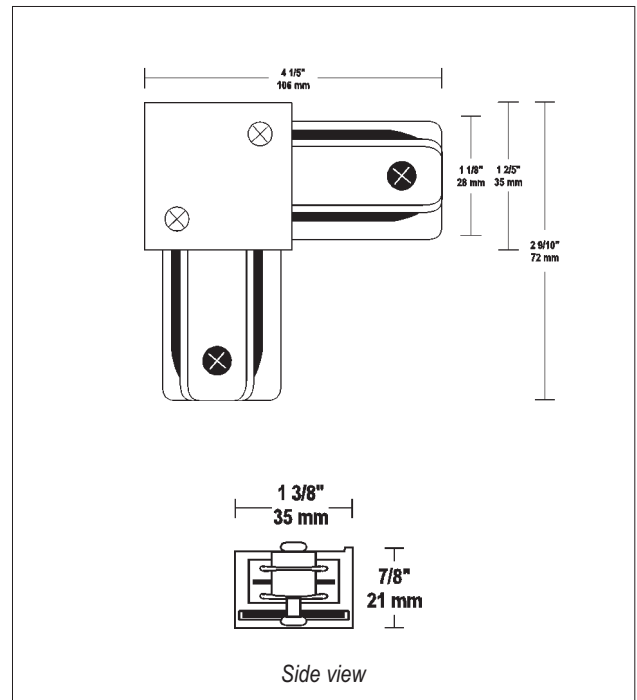

Colour

Black
White
Brushed Brass
Brushed Nickel

All dimensions are in inches/ millimeters

Listings

LITELINE CORPORATION

8 Abacus Road, Brampton, Ontario, Canada L6T 5B7
Tel: 416-996-1856 • Fax: 905-794-1990 / 1-888-738-9736
E-mail: sales@liteline.com • Website: www.liteline.com

Product specifications subject to change without notice.