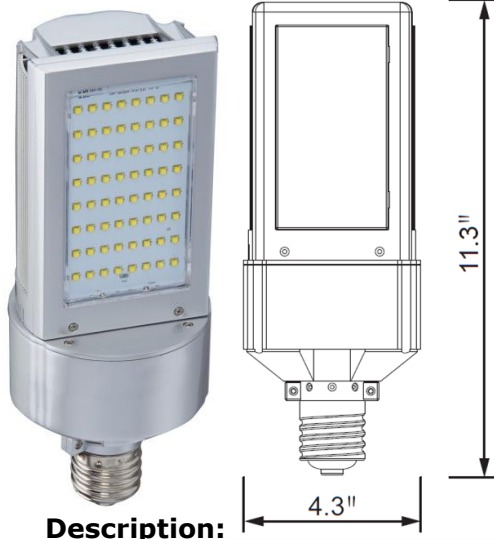

LED-8089 Post Top / Site / Wall Pack

SKU (USA)
LED-8089M40
LED-8089M50

SKU (Canada)
LED-8089M40C 80W 4000K
LED-8089M50C 80W 5000K

Technical Specifications

Models US/CAN	LED-8089M40/ LED-8089M40C	LED-8089M40/ LED-8089M50C
CCT	4000K	5000K
Power Consumption	80 watts	
Replaces	250 MH/HPS	
Mounting	E39	
Voltage	120-277VAC (USA) 120-347VAC (CANADA)	
LED Type	CREE XTE	
Beam Angle	Type V	
Dimmable	No	
Operating Temp	-40°F - +122°F	
Rated R70 Life	Up to 50,000 Hrs.	
Warranty	5 Year Limited*	
LM79 Specifications	Yes	Yes
Power (W)	80	80
CCT	3988	5482
Light Output	6910	7403
Efficacy	85.75	92.3
THD @ 120V	n/a	n/a
THD @ 277V	19.75%	19.23%
PF @ 120V	n/a	n/a
PF @ 277V	0.855	0.855
CRI:	72	70
R9	0	0.00%
Duv	0.0016	0.0063
Packaging	9 / Master Carton	
Unit	5.3"x 5.3"x 12.9" X.Xlbs.	
Master	6.7" x 16.7" x 13.6" XX lbs	

80W
LED for HID
Replaces
250W
MH / HPS

Description:

80W LED retrofit lamp to replace MH and HPS lamps up to 250w, E39 Mogul base. Rotatable base enables user to accurately direct LED output to target. UL damp rated approved for fully enclosed fixtures. UL1598C rating allows modified fixture to maintain UL listing.

Applications:

Wall Pack

Cut-Off Wall Pack

Post Top

Installation Notes:

- When installing LED-8000 series retrofit lamps within HID fixtures, **ballast must be bypassed** when present.
- 8000 series retrofits are UL damp rated, sealing the fixtures after installation will deliver best results.
- **Installing surge/lightning protectors is highly recommended** and helps to eliminate premature driver failure caused by surges and other power fluctuations.