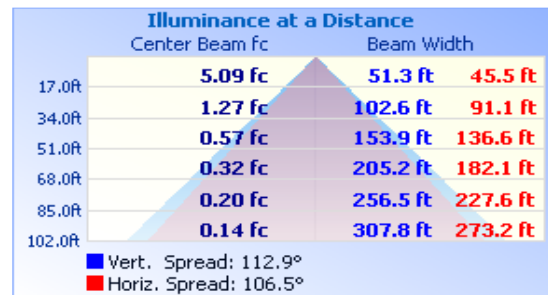

## Technical Specifications

Models US/CAN	LED-8087E30-A	LED-8087E40-A	LED-8087E57-A	LED-8087E40C-A	LED-8087E57C-A
CCT	3000K	4000K	5700K	4000K	5700K
Power Consumption	30 watts				
Replaces	100 MH/HPS				
Mounting	E26				
Voltage	120-277VAC (USA) 347VAC (CANADA)				
LED Type	2835				
Beam Angle	Type V				
Dimmable	No				
Operating Temp	-40°F - +122°F				
Rated R70 Life	Up to 50,000 Hrs.				
Warranty	5 Year Limited*				

## Illuminance Plots