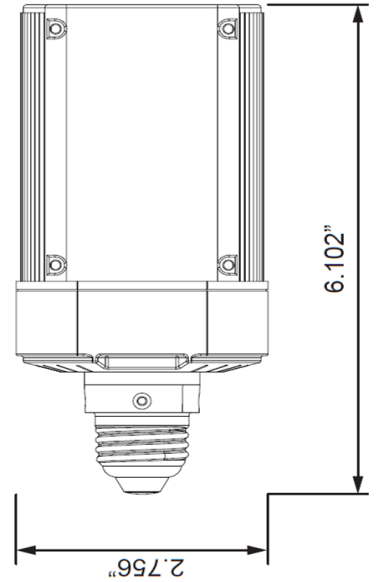

## Technical Specifications

Models US/CAN	LED-8087E30-A	LED-8087E40-A	LED-8087E57-A	LED-8087E40C-A	LED-8087E57C-A
CCT	3000K	4000K	5700K	4000K	5700K
Power Consumption	30 watts				
Replaces	100 MH/HPS				
Mounting	E26				
Voltage	120-277VAC (USA) 347VAC (CANADA)				
LED Type	2835				
Beam Angle	Type V				
Dimmable	No				
Operating Temp	-40°F - +122°F				
Rated R70 Life	Up to 50,000 Hrs.				
Warranty	5 Year Limited*				