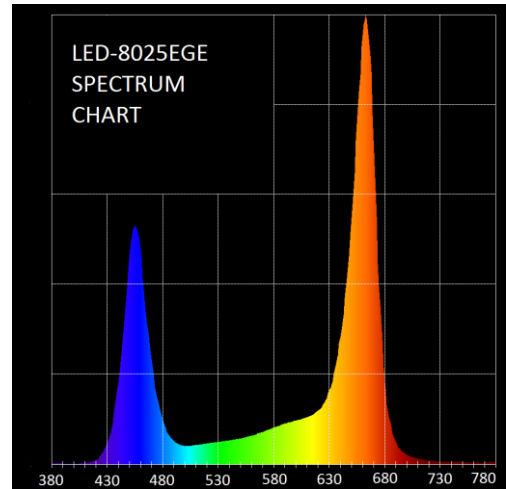

Description:

50 watt LED Grow Light with a full spectrum, emphasizing the Blue and Red wavelengths. Generally, this light can replace up to a 100 watt HPS lamp.

Several of the benefits of this lamp include:

Technical Specifications	
Type	Retrofit
Mounting	E26 – Medium Base
Material	Aluminum / Polycarbonate
Input Voltage	120-277 VAC
Power Consumption	50 watts
Power Factor	> 99
PAR Output (Center)	
6 inches	423 $\mu\text{mol}/\text{m}^2/\text{s}$
12 inches	213 $\mu\text{mol}/\text{m}^2/\text{s}$
18 inches	78 $\mu\text{mol}/\text{m}^2/\text{s}$
24 inches	53 $\mu\text{mol}/\text{m}^2/\text{s}$
LED Colors	Red, White, Blue
Coverage area	up to 2' by 2'
Dimmable	No
Beam Angle	Wide
Rated LED Life	50,000 hours
Dimensions	
Height	5.91 inches
Diameter	7.87 inches
Mercury/Lead content	None
Warranty	5 year limited