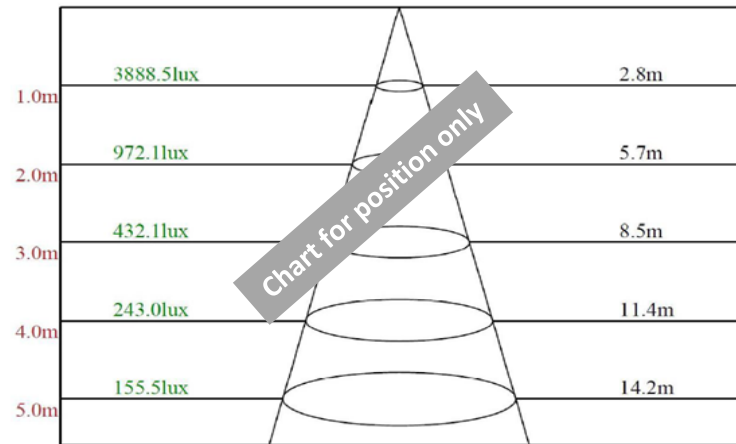

Lux Distance Curve

Beam angle of C90plane109.74

LED Power Consumption (Watts)	HID Power Consumption (Watts)	HID Ballast Power Consumption (Watts)	Total Savings (Watts)	Annual Energy Savings (14 hrs/day)	Lifetime Energy Savings (over 50,000 hrs)
50	175	30	155	$87	$852.50

Mounting Orientation			Minimum Fixture Size Requirements (inches)	
Base Up	Base Down	Horiz	Length	9.7
			Width	5.7
			Height	5.7
Approved	Approved	Approved	Cu. Inches	315.2