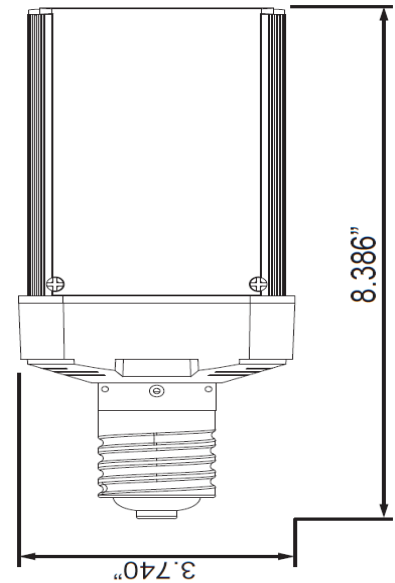

LED-8088M 50W LED for HID Retrofit for Shoebox/Wallpack

Models

LED-8088MXX, 120-277VAC, ULus, 4000K or 5700K CCT, E39
LED-8088MXXC, 120-347VAC, cUL, 4000K or 5700K CCT, E39

Features

- > 50W LED Replaces 175W MH or HPS HID Lamps
- > Rotatable base enables user to accurately direct output to target
- > Designed for Horizontal installations
- > UL approved for damp environments and enclosed fixtures
- > Advanced active cooling: Active cooling and dynamic temperature control
- > 50,000 hour rated LED life (supported by LM80 and ISTMT reports (see website))
- > 5 Year Limited Warranty - see website for details

Technical Specifications

Models US/CAN	LED-8088M40/ LED-8088M40C	LED-8088M57/ LED-8088M57C
CCT	4000K	5700K
Power Consumption	50 watts	
Replaces	175 MH/HPS	
Mounting	E39	
Voltage	120-277VAC (USA) 120-347VAC (CANADA)	
LED Type	HongLi 2835	
Beam Angle	Type V	
Dimmable	No	
Operating Temp	-40°F - +122°F	
Rated R70 Life	Up to 50,000 Hrs.	
Warranty	5 Year Limited*	
LM79 Specifications	Yes	Yes
Power (W)	52	53
CCT	4046	5703
Light Output	6079	6215
Efficacy	116	116
THD @ 277V	<20%	19.79%
PF @ 277V	>90	90
CRI:	81	84
R9	0	9
Duv	0.0007	0.0018
Packaging	9 / Master Carton	
Unit	5.3"x 4.7"x 10.1" 1.8lbs.	
Master	16.7"x 15" x 10.8" 13.8 lbs.