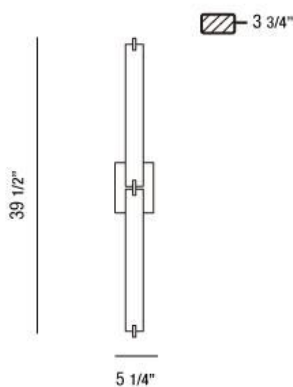

Project Information

Job Name: Canadalite.com Date: _____ Type: _____
Comments: 1 (888) 887-7038, info@canadalite.com