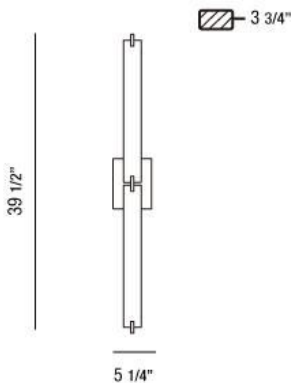

Project Information

Job Name: Canadalite.com Date: _____ Type: _____

Comments: 1 (888) 887-7038, info@canadalite.com