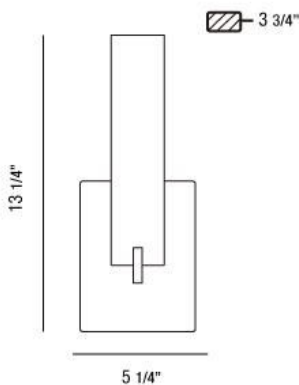

Project Information

Job Name: Canadalite.com Date: _____ Type: _____
Comments: 1 (888) 887-7038, info@canadalite.com