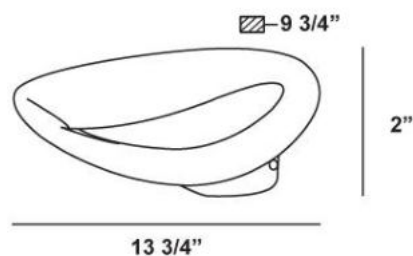

Project Information

Job Name: Canadalite.com Date: _____ Type: _____
Comments: 1 (888) 887-7038, info@canadalite.com