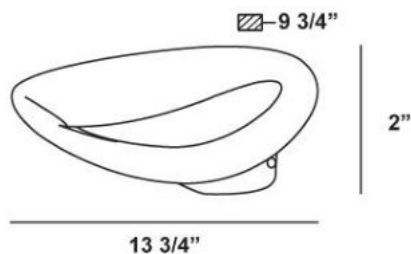

Project Information

Job Name: Canadalite.com Date: _____ Type: _____
Comments: 1 (888) 887-7038, info@canadalite.com