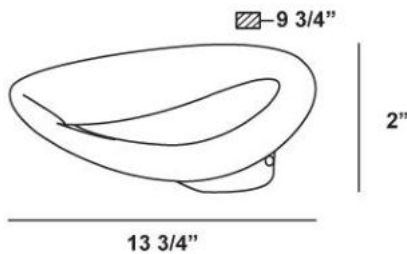

Project Information

Job Name: Canadalite.com Date: _____ Type: _____

Comments: 1 (888) 887-7038, info@canadalite.com