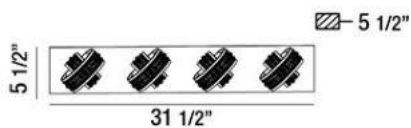

Project Information

Job Name: Canadalite.com Date: _____ Type: _____
Comments: 534 Hood Road, Markham ON L3R 3K9 Email: info@canadalite.com