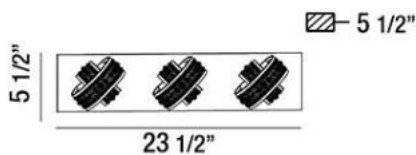

Project Information

Job Name: Canadalite.com Date: _____ Type: _____
Comments: 534 Hood Road, Markham ON L3R 3K9 Email: info@canadalite.com