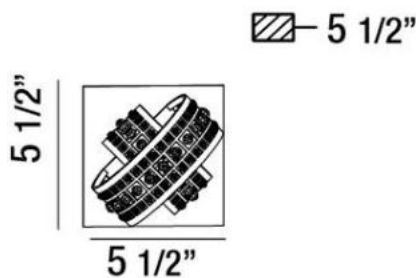

Project Information

Job Name: Canadalite.com Date: _____ Type: _____
Comments: 534 Hood Road, Markham ON L3R 3K9 Email: info@canadalite.com