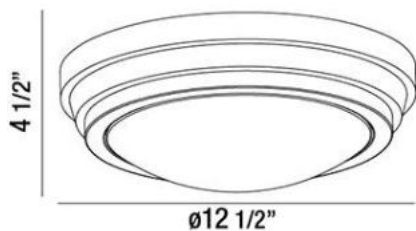

LED flushmount with blown opal glass diffuser and decorative base

WILSON , 1-LIGHT LED FLUSHMOUNT

Product Specifications

Collection:	Illuminations
Item No.:	26635-033
Height:	4.5"
Diameter:	12.5"
Est. Shipping Weight:	4.51 lbs
No. of Bulbs:	1 Inc.
Bulb Wattage:	12 watts
Bulb Type:	LED 2700K 1000lm 
Bulb Base:	1x12W LED
Bulb Voltage:	120 volts