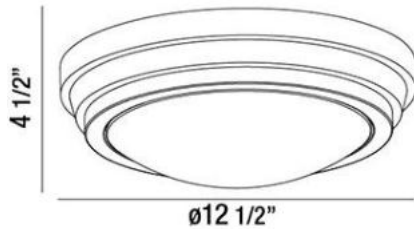

LED flushmount with blown opal glass diffuser and decorative base

WILSON , 1-LIGHT LED FLUSHMOUNT

Product Specifications

Collection:	Illuminations
Item No.:	26635-026
Height:	4.5"
Diameter:	12.5"
Est. Shipping Weight:	4.51 lbs
No. of Bulbs:	1 Inc.
Bulb Wattage:	12 watts
Bulb Type:	LED 2700K 1000lm 
Bulb Base:	1x12W LED
Bulb Voltage:	120 volts