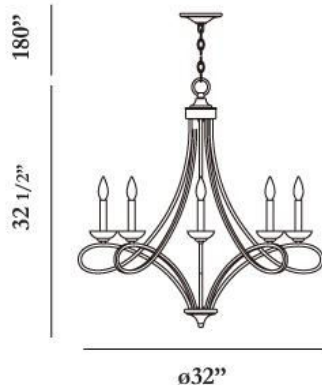

✉ 33 West Beaver Creek Road Richmond Hill
Ontario Canada L4B 1L8
☎ 800.660.5391
☎ 800.660.5390
✉ info@eurofase.com
🌐 www.eurofase.com

VOLTE , 8-LIGHT CHANDELIER

Product Specifications

Item No.: 23098-015
Height: 32.5"
Chain / Cord Length: 180"
Diameter: 32"
Est. Shipping Weight: 23.50 lbs
No. of Bulbs: 8
Bulb Wattage: 60 watts
Bulb Type: B10 
Bulb Base: E12
Bulb Voltage: 120 volts

Options Available

ITEM CODE	FINISH	SHADE
23098-015	polished nickel	n/a

Colour / Shades Available

FINISH	SHADE
polished nickel	n/a

Project Information

Job Name: Canadalite.com Date: _____ Type: _____
Comments: 534 Hood Road, Markham ON L3R 3K9 Email: info@canadalite.com