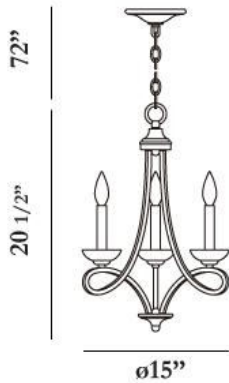

✉ 33 West Beaver Creek Road Richmond Hill
Ontario Canada L4B 1L8

☎ 800.660.5391

☎ 800.660.5390

✉ info@eurofase.com

🌐 www.eurofase.com

VOLTE , 3-LIGHT CHANDELIER

Product Specifications

Item No.: 23096-011
 Height: 20.5"
 Chain / Cord Length: 72"
 Diameter: 15"
 Est. Shipping Weight: 10.01 lbs
 No. of Bulbs: 3
 Bulb Wattage: 60 watts
 Bulb Type: B10 
 Bulb Base: E12
 Bulb Voltage: 120 volts

Options Available

ITEM CODE	FINISH	SHADE
23096-011	polished nickel	n/a

Colour / Shades Available

FINISH	SHADE
polished nickel	n/a

Project Information

Job Name: Canadalite.com Date: _____ Type: _____

Comments: 534 Hood Road, Markham ON L3R 3K9 Email: info@canadalite.com