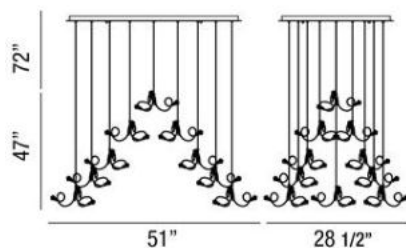

Project Information

Job Name: Canadalite.com   Date: _____   Type: _____
Comments: _____