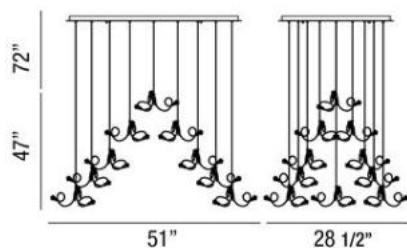

Project Information

Job Name: Canadalite.com   Date: _____   Type: _____
Comments: _____