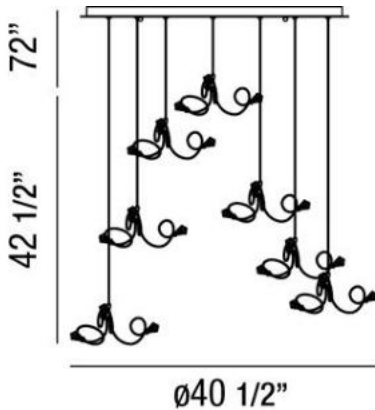

Project Information

Job Name: Canadalite.com Date: _____ Type: _____

Comments: _____