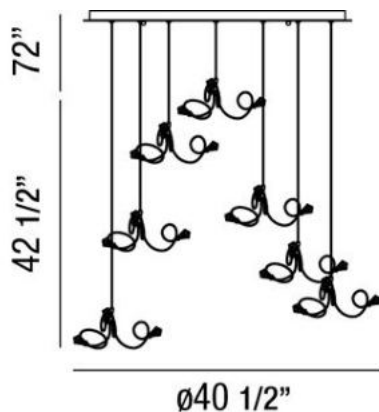

Project Information

Job Name: Canadalite.com   Date: _____   Type: _____
Comments: _____