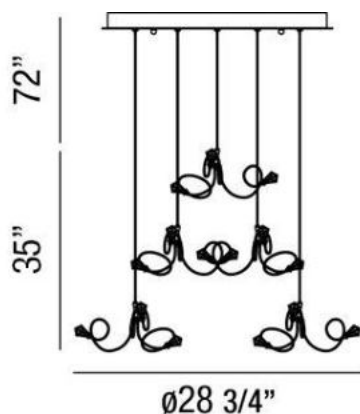

Project Information

Job Name: Canadalite.com   Date: _____   Type: _____
Comments: _____